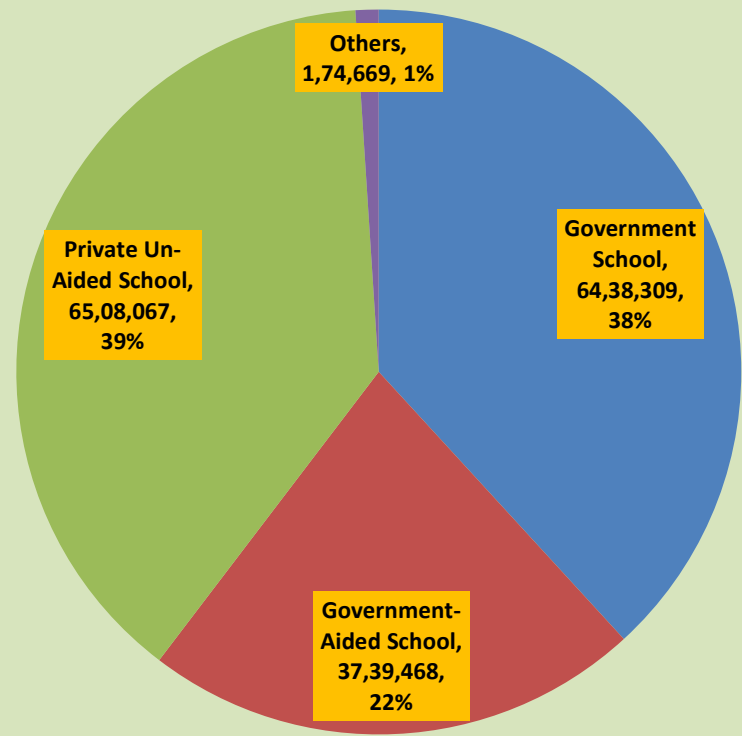

Chart 5.3: Distribution of Students Passed in Management-Wise Schools for various Exam Board Year, 2023 at Secondary level

Chart 5.2: Distribution of Students Appeared Management-Wise Schools for various Exam Board Year, 2023 at Secondary level