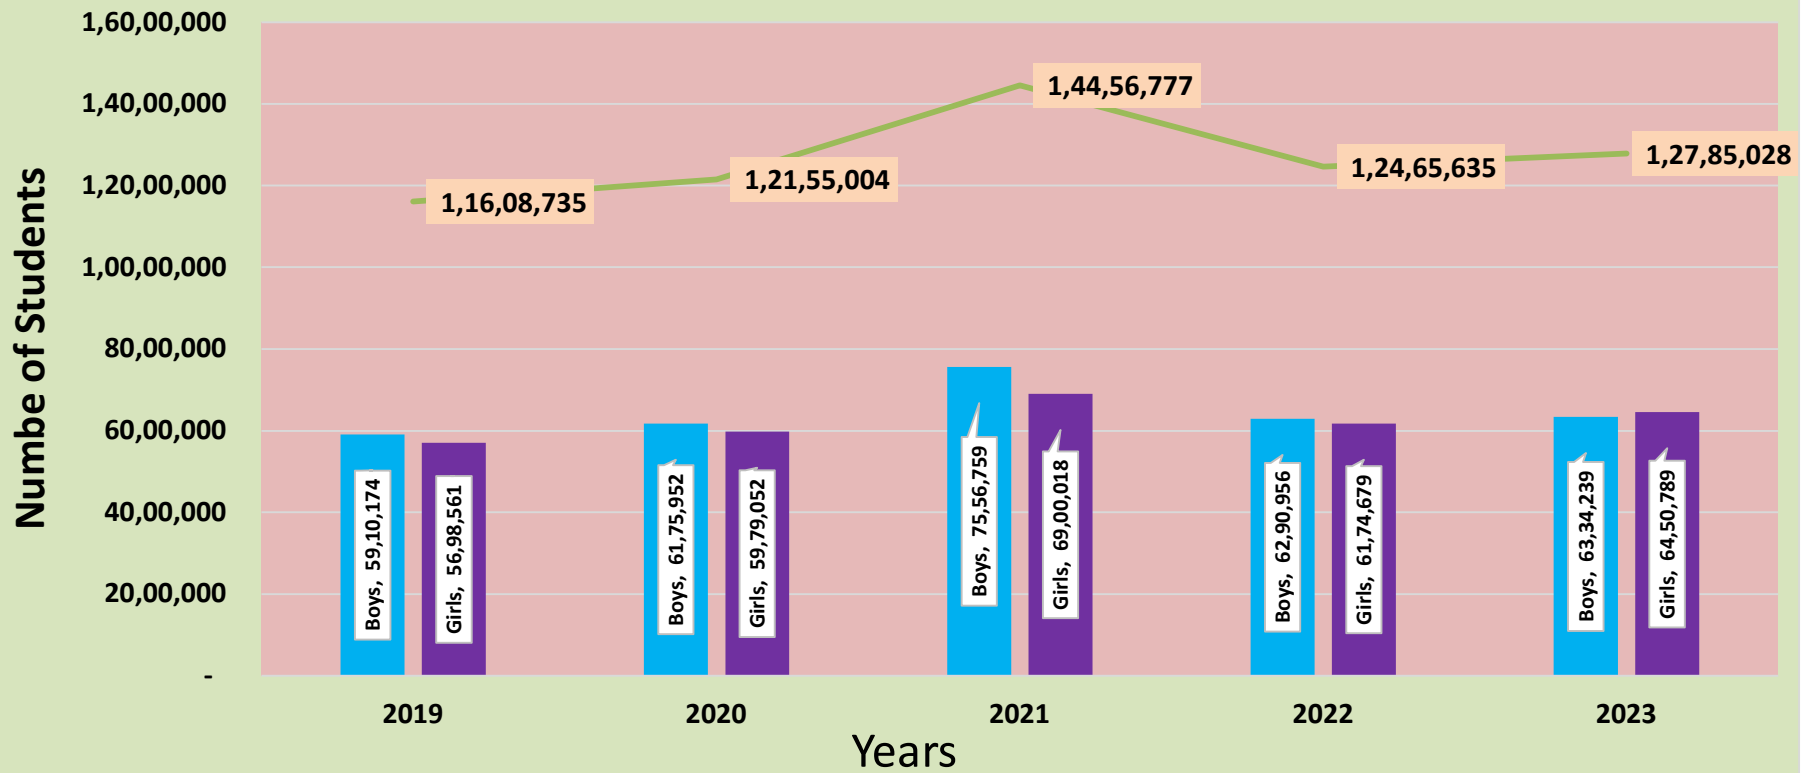

### 2.3 Gender Wise Distribution at Higher Secondary level Examination Board, Year, 2023

**Chart 2.4: Students Registered ,Appeared and Passed at Examination Board, Year, 2023 for 10th and 12th Level**

	Secondary level(10th)	HigherSecondary level(12th)
Student Registered	1,90,81,407	1,60,17,367
Student Appeared	1,85,28,142	1,55,01,791
Students Passed	1,57,35,122	1,27,85,028

**Chart 2.5: Gender-Wise Distribution of Passed Student in last five Years in Exam Board at Secondary level**

**Chart 2.6: Gender-Wise Distribution of Passed Student with 60% & above in last five Years in Exam Board at Secondary level**

**Chart 2.7: Gender-Wise Distribution of Passed Student in last five Years in Exam Board at Higher Secondary level**