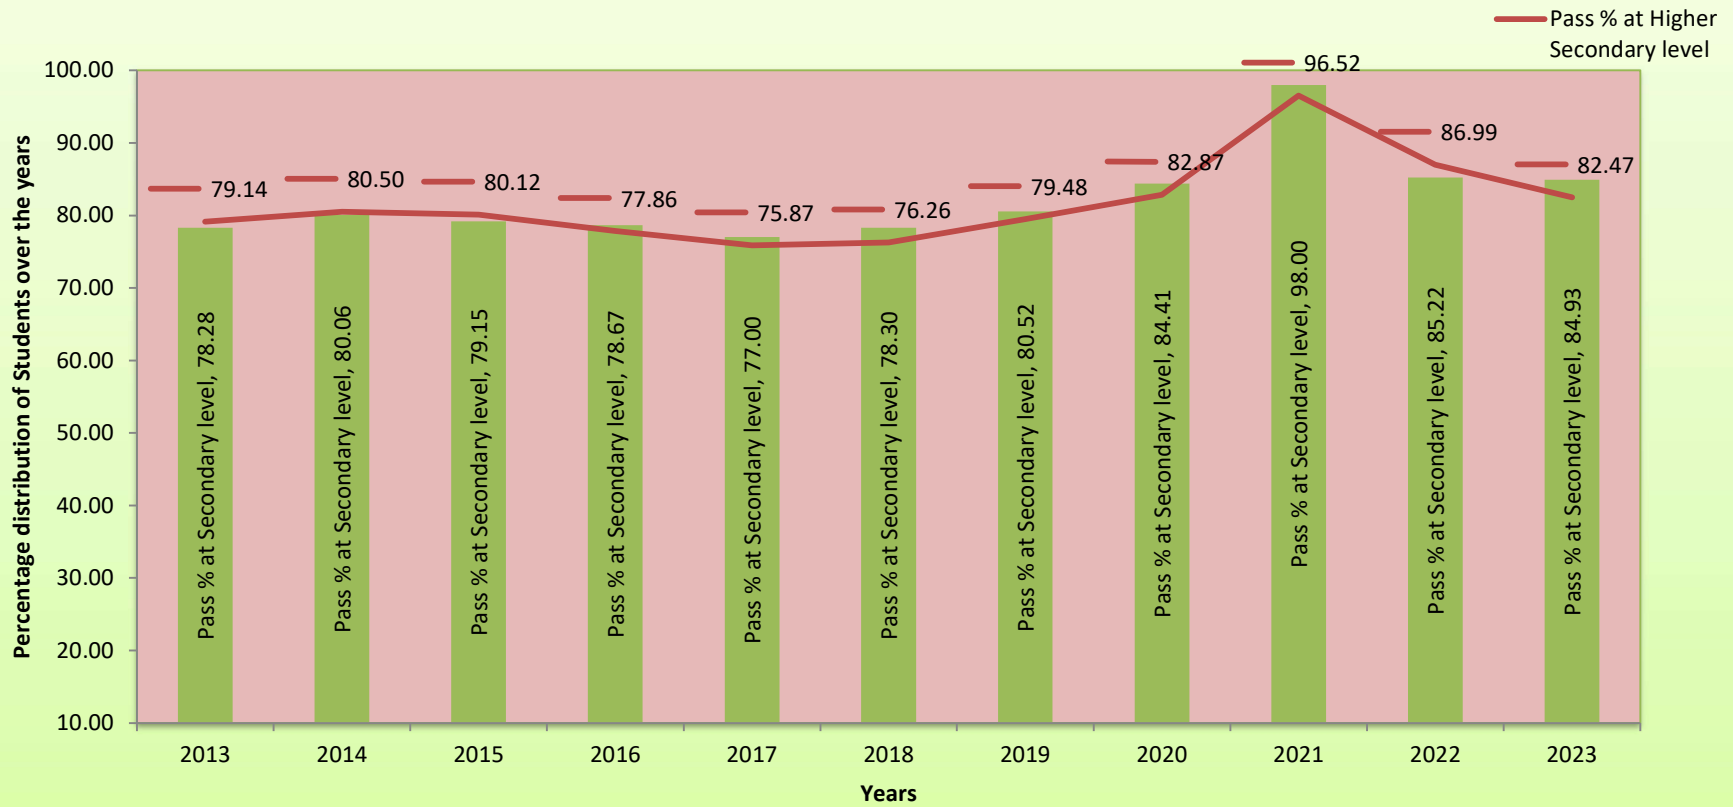

Table 3.5: Top two open Board schools with maximum number of Students Appeared in Examination Year, 2023

Sr. No.	Secondary		Higher Secondary	
	Name of Board	Percentage of students passed	Name of Board	Percentage of students passed
1	MP State Open School Education board, Bhopal	1,06,199 (26.65%)	MP State Open School Education board, Bhopal	1,76,040 (28.53%)
2	National Institute of Open Schooling	1,04,080 (26.12%)	National Institute of Open Schooling	1,57,225 (25.48%)

Table 3.6: Top two open Board schools with maximum number of pass percentage in Examination Year, 2023

Sr. No.	Secondary		Higher Secondary	
	Name of Board	Percentage of students passed	Name of Board	Percentage of students passed
1	West Bengal Council of Rabindra Open Schooling	73.41	Open School Board, Punjab	77.18
2	Open School Board, Punjab	71.44	Chhattisgarh State Open School	65.50

Table 5: Management-wise School under Exam Board, Year, 2023 Registered, Appeared and Passed Students at Secondary Level

Distribution of Passed Students in last ten years in Exam Boards at both Secondary and Higher Secondary Level