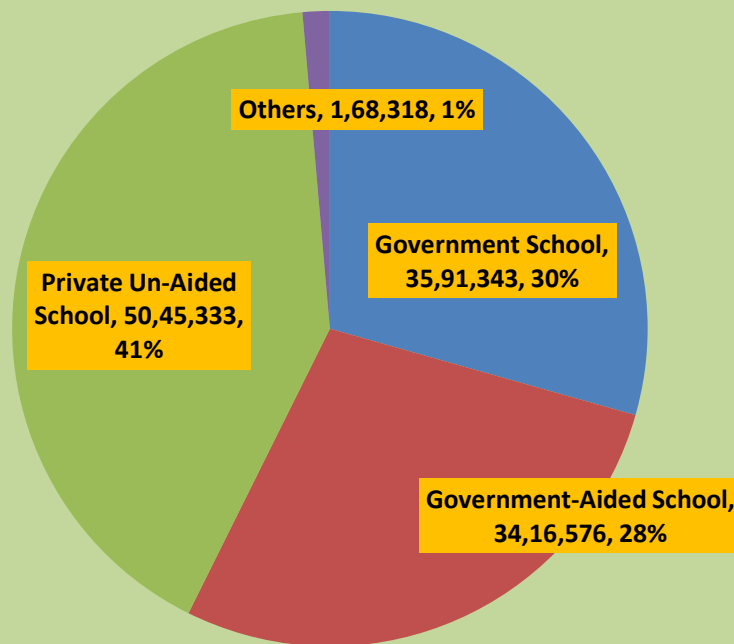

Chart 6.1: Exam Board wise % of Appeared to Registered Students & % of Passed to Appeared in Year, 2023 at Higher Secondary Level