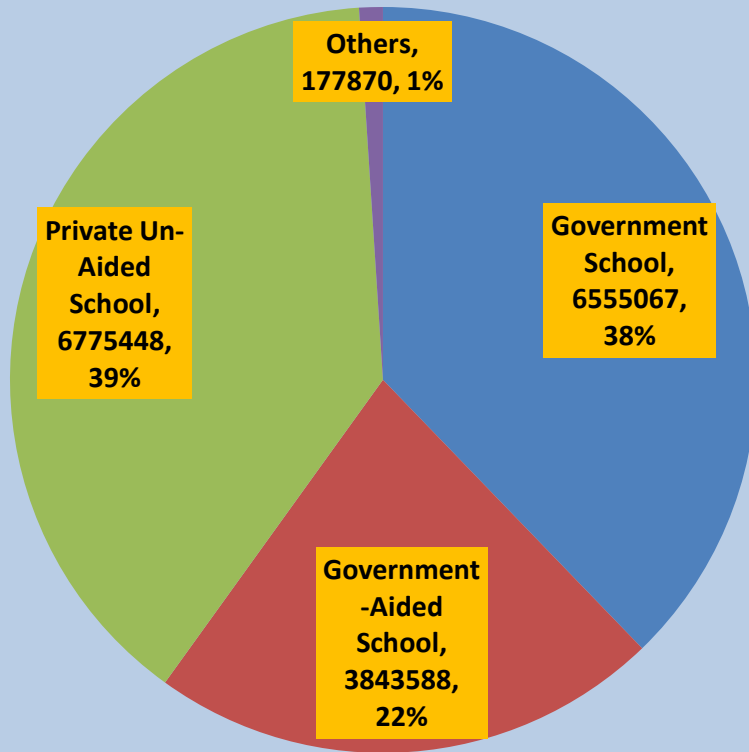

Chart 5.1: Distribution of Students Registered Management-Wise Schools for various Exam Board Year, 2023 at Secondary level