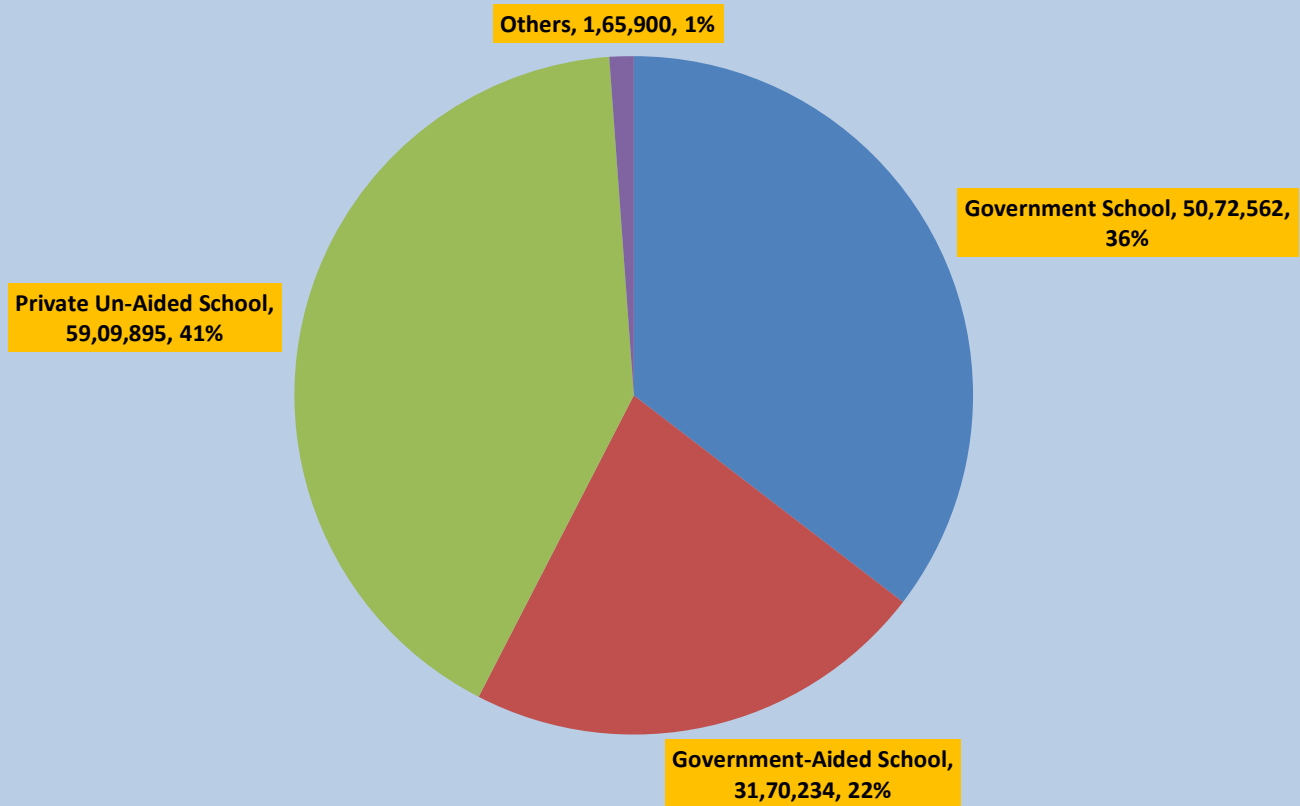

Table 5.4: Management-wise School under Exam Board, Year, 2023 Registered, Appeared and Passed Students at Higher Secondary Level

Chart 5.3: Distribution of Students Passed in Management-Wise Schools for various Exam Board Year, 2023 at Secondary level