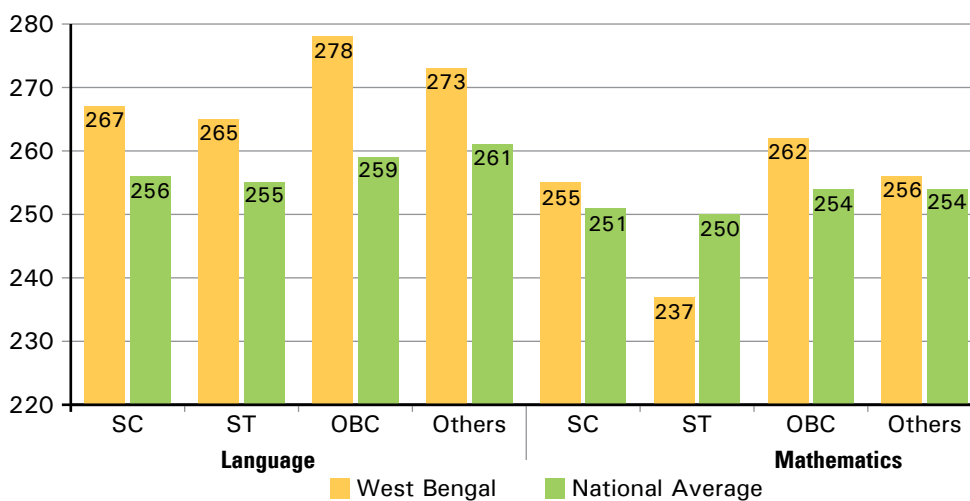

Performance of students by Social Groups

► All social groups scored higher than the national average in both language and mathematics, except ST which scored lower in mathematics.

Regional* Snapshot

Language (Average Score)	State/UT	Mathematics (Average Score)
227 (2.4)	Bihar	230 (3.3)
242 (2.8)	Jharkhand	249 (3.1)
250 (2.1)	Odisha	241 (2.6)
271 (2.8)	West Bengal	255 (2.7)
257 (0.5)	National Average	252 (0.5)

Note: Standard Error has been given in parenthesis