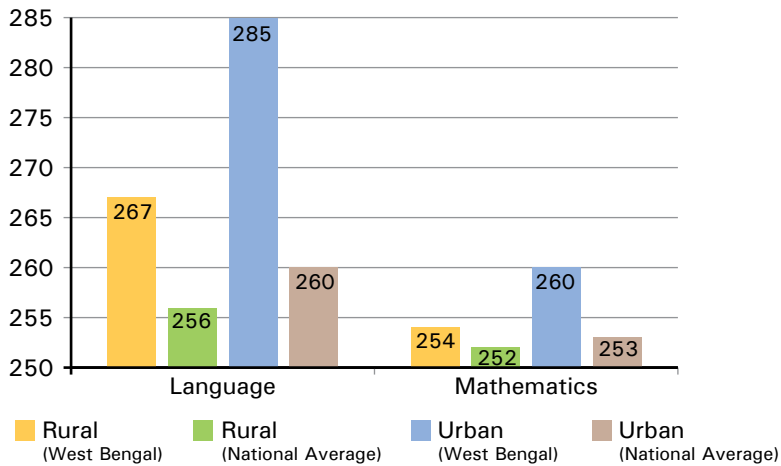

Rural- Urban performance of students

► Performance of both rural and urban students is higher than the national average in both language and mathematics.

Distribution of students' scores

Subjects		0-35%	36-50%	51-75%	Above 75%
Language	West Bengal	6.2	12.8	42.2	38.8
	National Average	10.2	17.3	43.0	29.5
Mathematics	West Bengal	7.4	13.2	38.9	40.5
	National Average	8.7	15.2	36.9	39.2

► The largest proportion of students in the state scored 51-75% correct answers in language.

► The majority of students in the state scored above 75% correct answers in mathematics.