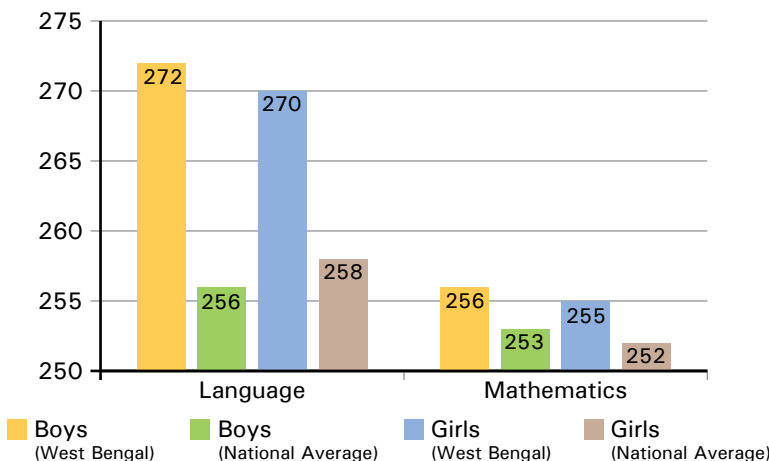

Gender wise performance of students

- Performance of both boys and girls is higher than the national average in both language and mathematics.