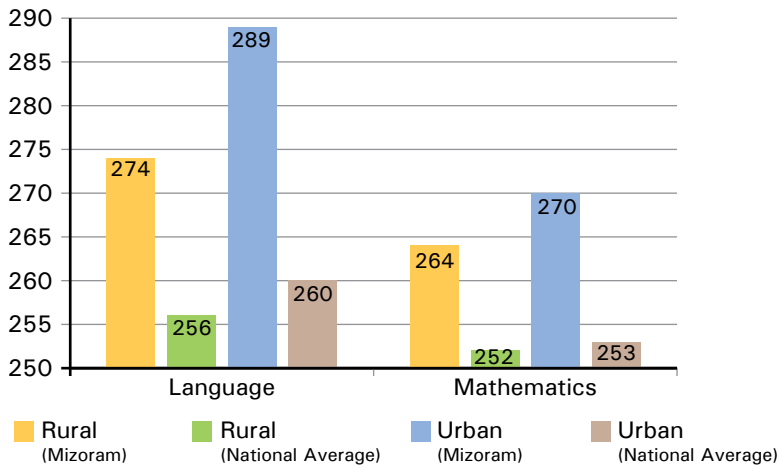

Rural- Urban performance of students

► Performance of both rural and urban students is higher than the national average in both language and mathematics.

Distribution of students' scores

Subjects		0-35 %	36-50 %	51-75 %	Above 75 %
Language	Mizoram	3.4	8.8	40.1	47.7
	National Average	10.2	17.3	43.0	29.5
Mathematics	Mizoram	3.8	10.2	39.1	46.8
	National Average	8.7	15.2	36.9	39.2

► The largest proportion of students in the state scored above 75% correct answers in both language and mathematics.