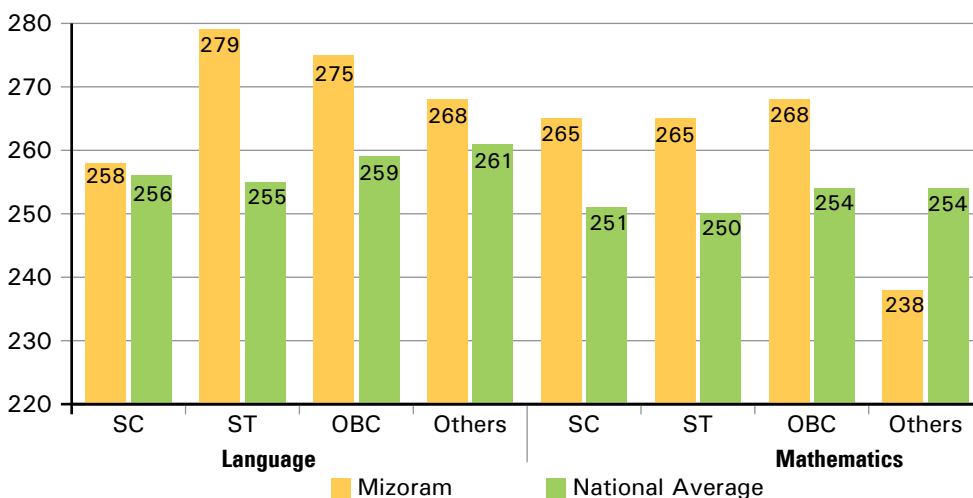

Performance of students by Social Groups

► While all social groups scored higher than the national average in both language and mathematics, except for others which scored lower than the national average in mathematics.

Regional* Snapshot

Language (Average Score)	State/UT	Mathematics (Average Score)
247 (3.1)	Arunachal Pradesh	245 (2.7)
253 (2.0)	Assam	249 (2.2)
267 (3.7)	Manipur	263 (2.9)
252 (1.9)	Meghalaya	241 (1.9)
278 (2.2)	Mizoram	265 (2.2)
255 (3.4)	Nagaland	249 (3.4)
274 (2.3)	Sikkim	257 (2.3)
281 (2.2)	Tripura	262 (2.7)
257 (0.5)	National Average	252 (0.5)

Note: Standard Error has been given in parenthesis