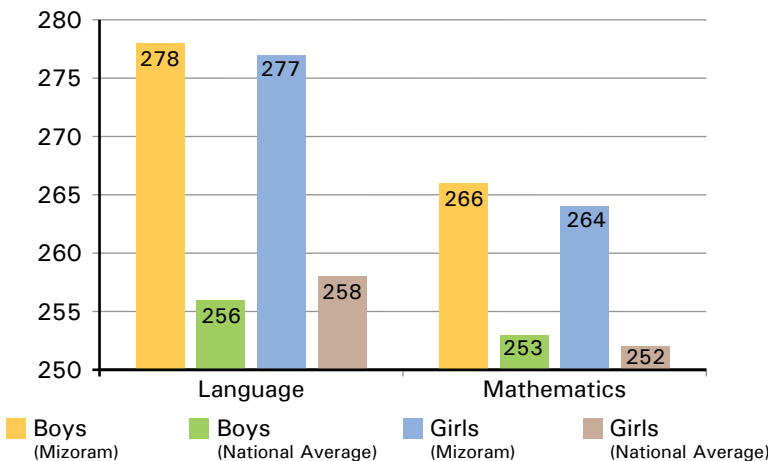

Gender wise performance of students

- Performance of both boys and girls in the state is higher than the national average in both language and mathematics.