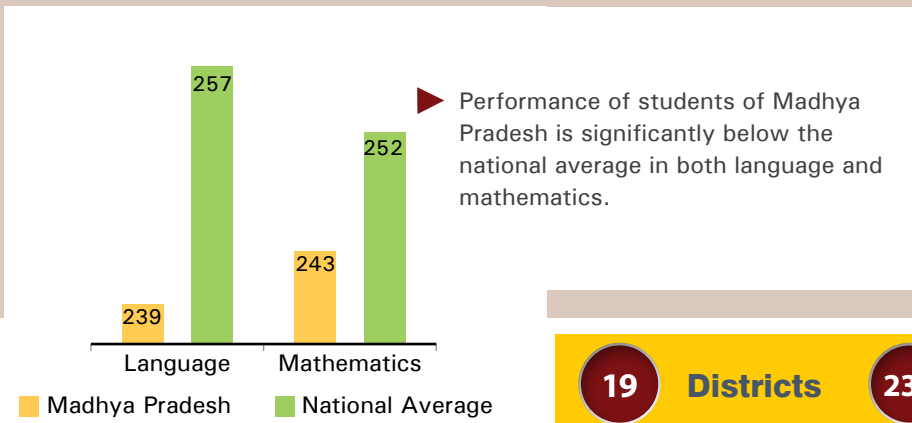

National Achievement Survey

Class III (Cycle 3)

Madhya Pradesh

Report Card

19 Districts **234** Schools **3,217** Students

Students' performance in different abilities

Subjects		Language			
Abilities		Listening	Word Recognition	Reading Comprehension	Total
Scores	Madhya Pradesh	62	83	52	58
	National Average	65	86	59	64