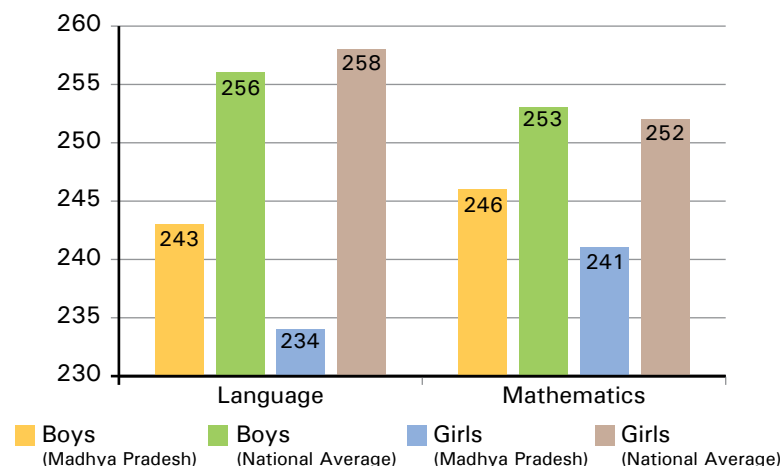

Gender wise performance of students

- Performance of both boys and girls in the state is lower than the national average in both language and mathematics.