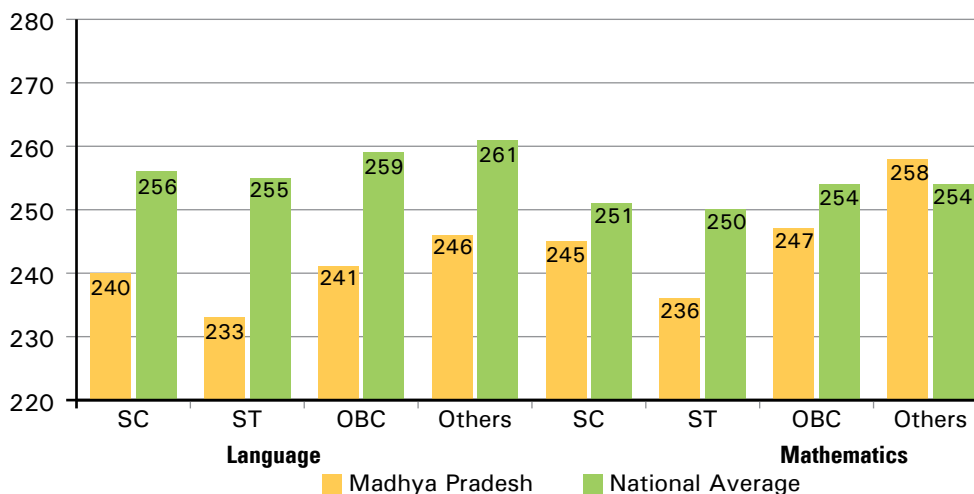

Gender wise performance of students

- Performance of both boys and girls in the state is lower than the national average in both language and mathematics.

Rural- Urban performance of students

- ▶ Performance of both rural and urban students is lower than the national average in language.
- ▶ Performance of rural students is lower than the national average in mathematics, while that of urban students is higher.

- ▶ The largest proportion of students in the state scored 51-75% correct answers in both language and mathematics.

Performance of students by Social Groups

- ▶ All social groups scored lower than the national average in both language and mathematics, except for others which scored higher than the national average.