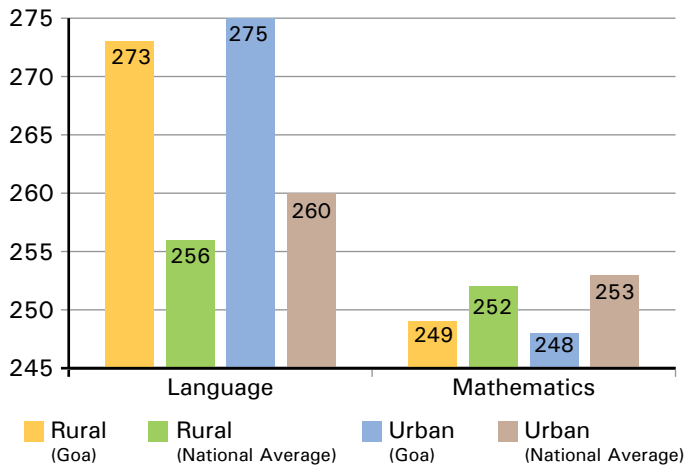

Rural- Urban performance of students

- Performance of both rural and urban students is higher than the national average in language.
- Performance of both rural and urban students is lower than the national average in mathematics.

Distribution of students' scores

Subjects		0-35 %	36-50 %	51-75 %	Above 75 %
Language	Goa	3.4	10.5	43.3	42.8
	National Average	10.2	17.3	43.0	29.5
Mathematics	Goa	7.3	14.4	42.3	36.0
	National Average	8.7	15.2	36.9	39.2

- The largest proportion of students state scored 51-75% in both language and mathematics.