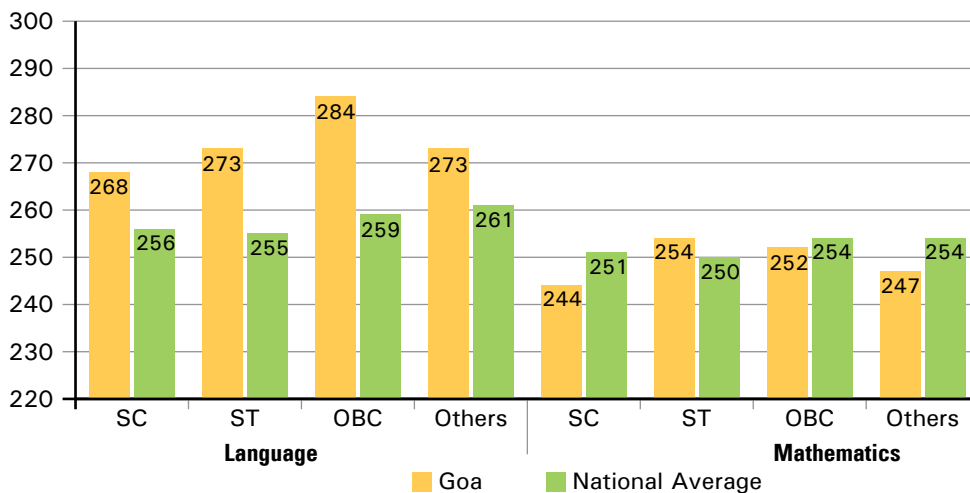

Performance of students by Social Groups

- All social groups scored higher than the national average in language while in mathematics students scored lower except ST.

Regional* Snapshot

Language (Average Score)	State/UT	Mathematics (Average Score)
226 (2.4)	Chhattisgarh	222 (2.6)
274 (3.2)	Dadra Nagar Haveli	267 (2.5)
280 (10.5)	Daman & Diu	279 (5.5)
274 (2.9)	Goa	248 (2.8)
262 (2.0)	Gujarat	255 (2.2)
239 (2.2)	Madhya Pradesh	243 (2.5)
271 (2.5)	Maharashtra	262 (2.5)
257 (0.5)	National Average	252 (0.5)

Note: Standard Error has been given in parenthesis