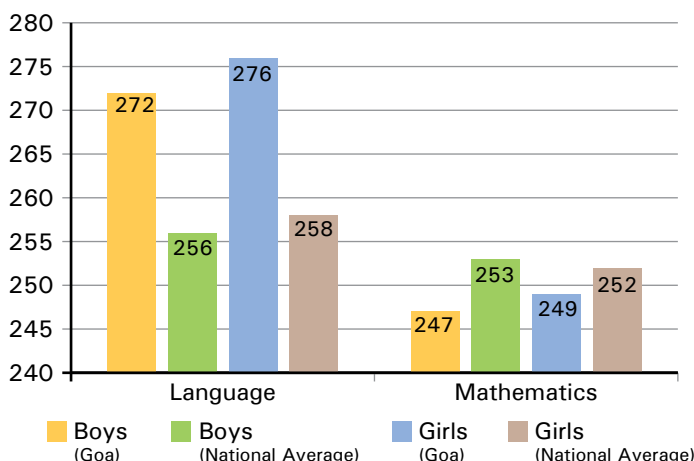

Gender wise performance of students

- Performance of both boys and girls in the state is higher than the national average in language.
- Performance of both boys and girls is lower than the national average in mathematics.