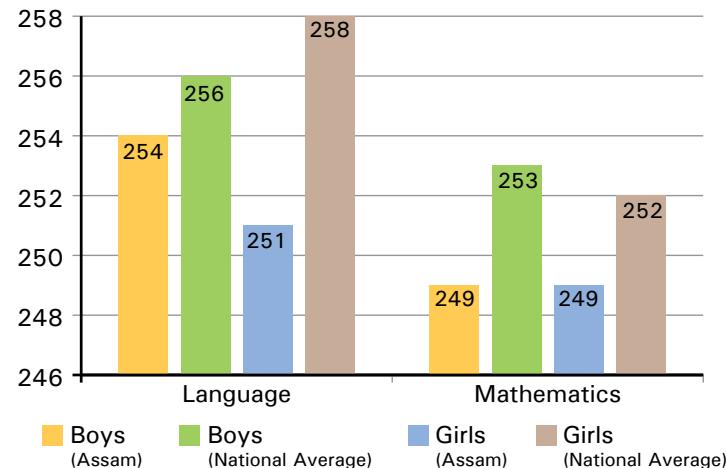

Gender wise performance of students

- Performance of both boys and girls is lower than the national average in both language and mathematics.