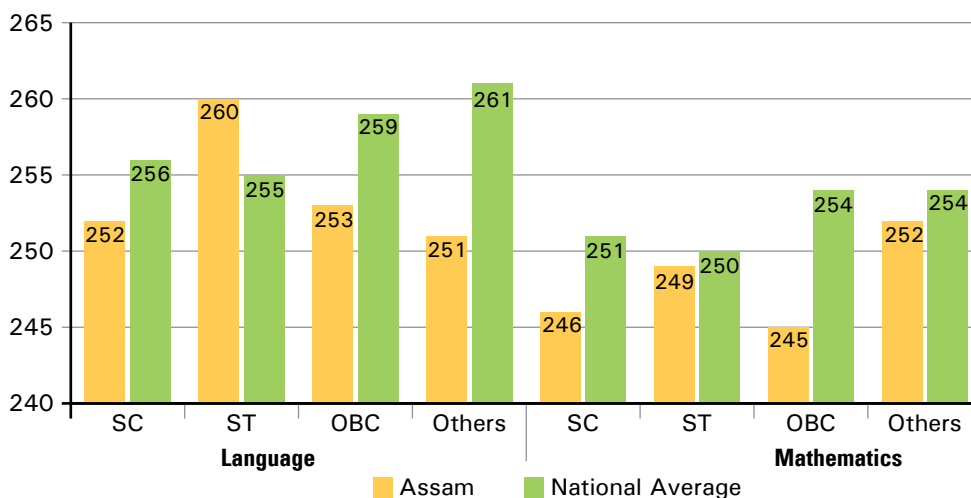

Gender wise performance of students

- ▶ Performance of both boys and girls is lower than the national average in both language and mathematics.

Rural- Urban performance of students

- ▶ Performance of both rural and urban students is lower than the national average in language, while in mathematics it is only in rural area.

- ▶ The largest proportion of students in the state scored 51-75% correct answers in language.
- ▶ The largest proportion of students in the state scored above 75% correct answers in mathematics.

Performance of students by Social Groups