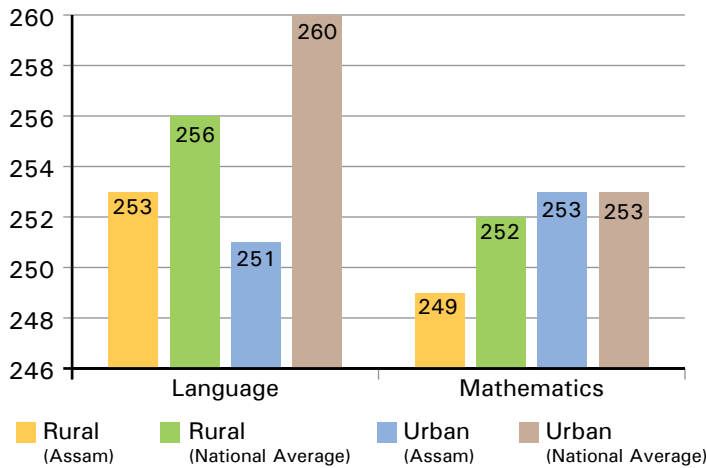

- ▶ The percentage of students able to listen and recognize words is lower than the national average.
- ▶ Students performed lower than the national average in some mathematical abilities, while higher in some.

Gender wise performance of students

- ▶ Performance of both boys and girls is lower than the national average in both language and mathematics.

Rural- Urban performance of students

- ▶ Performance of both rural and urban students is lower than the national average in language, while in mathematics it is only in rural area.