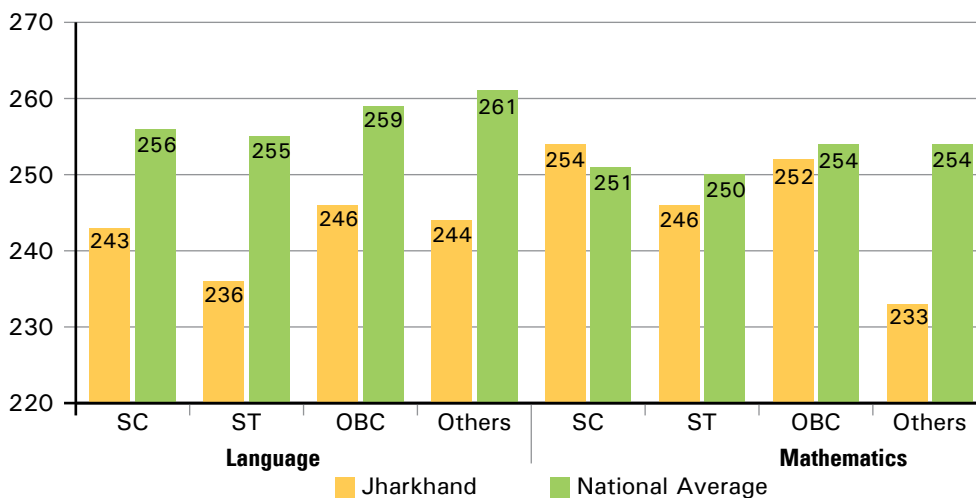

Gender wise performance of students

- Performance of both boys and girls is lower than the national average in both language and mathematics.

Rural- Urban performance of students

- ▶ Performance of both rural and urban students is lower than the national average in both language and mathematics.

- ▶ The largest proportion of students in the state scored 51-75% correct answers in language.
- ▶ The largest proportion of students in the state scored above 75% correct answers in mathematics.

Performance of students by Social Groups