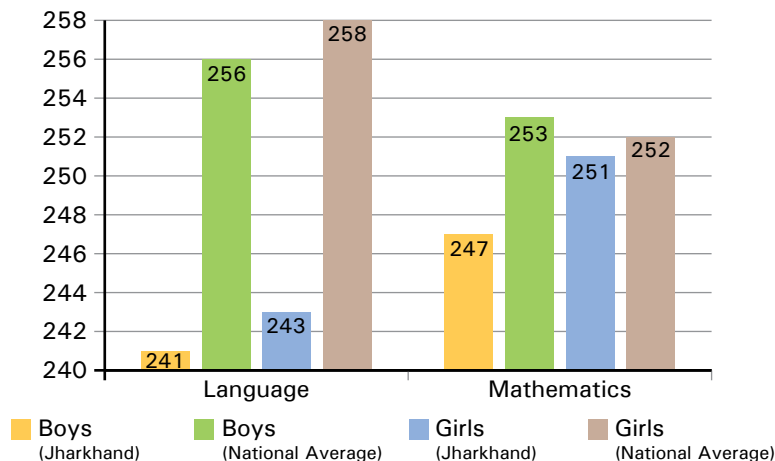

Gender wise performance of students

- Performance of both boys and girls is lower than the national average in both language and mathematics.