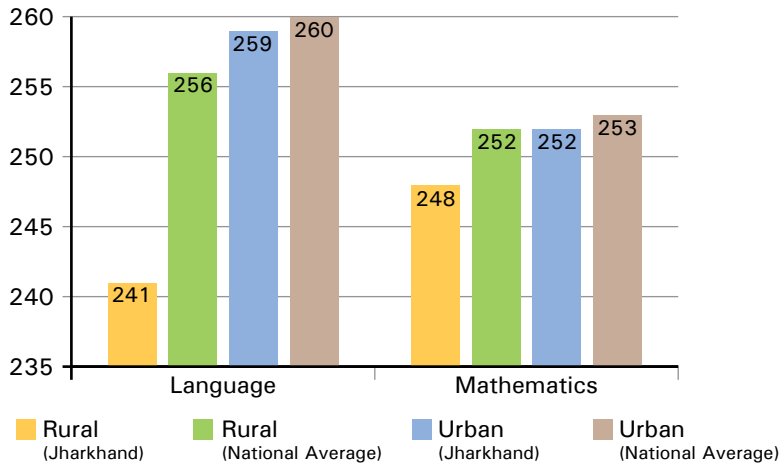

- The percentage of students able to recognize words is equal to the national average, while lower in terms of listening and reading comprehension abilities.
- Students performed lower than the national average in most of the mathematical abilities and higher in some.

Gender wise performance of students

- Performance of both boys and girls is lower than the national average in both language and mathematics.

Rural- Urban performance of students

- ▶ Performance of both rural and urban students is lower than the national average in both language and mathematics.