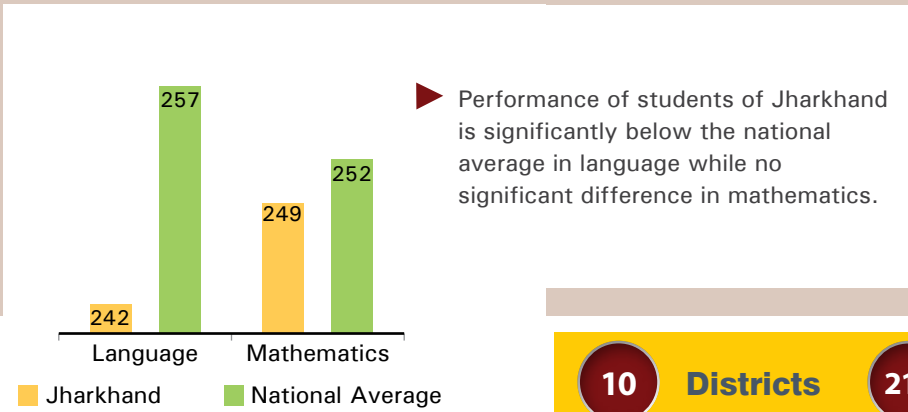

National Achievement Survey

Class III (Cycle 3)

Report Card

Jharkhand

10 Districts **211** Schools **2,896** Students

Students' performance in different abilities

Subjects		Language			
Abilities		Listening	Word Recognition	Reading Comprehension	Total
Scores	Jharkhand	63	86	52	58
	National Average	65	86	59	64